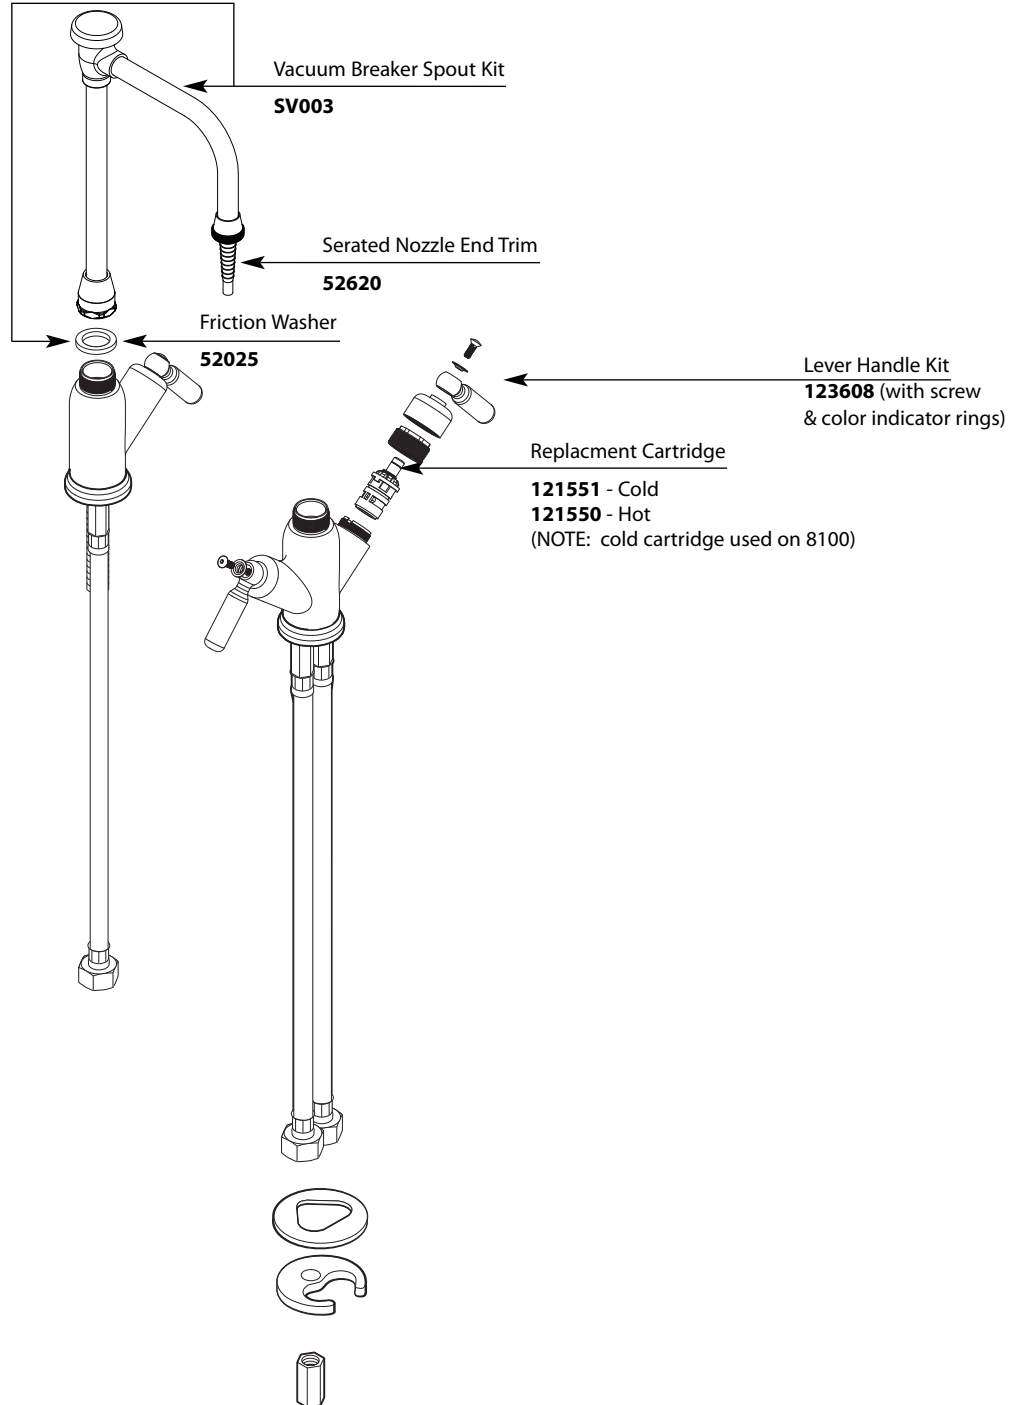

■ Order by Part Number

*There is more than 1 version of this model.
Page down to identify the version you have.*

Single and Two-Handle Laboratory Faucet		
<u>MODEL</u>	<u>HANDLE</u>	<u>FINISH</u>
8106	Single Handle	Chrome with 10.5 Vacuum Breaker Spout
8116	Two Handle	Chrome with 10.5 Vacuum Breaker Spout

■ Order by Part Number

**Single and Two-Handle
Laboratory Faucet**

<u>MODEL</u>	<u>HANDLE</u>	<u>FINISH</u>
8106	Single Handle	Chrome with 10.5 Vacuum Breaker Spout
8116	Two Handle	Chrome with 10.5 Vacuum Breaker Spout

■ Order by Part Number

Single and Two-Handle Bar Faucet		
<u>MODEL</u>	<u>HANDLE</u>	<u>FINISH</u>
8106	Single Cross	Chrome
8116	Dual Cross	Chrome

MODEL 8100

MODEL 8110

Cartridge Service Kit

14690
(Includes both the hot and cold cartridge stems)

Cartridge Removal Tool

16848

Cross Handle Service Kit

16842
(Includes both the hot (red) and cold (blue) cartridge stems)