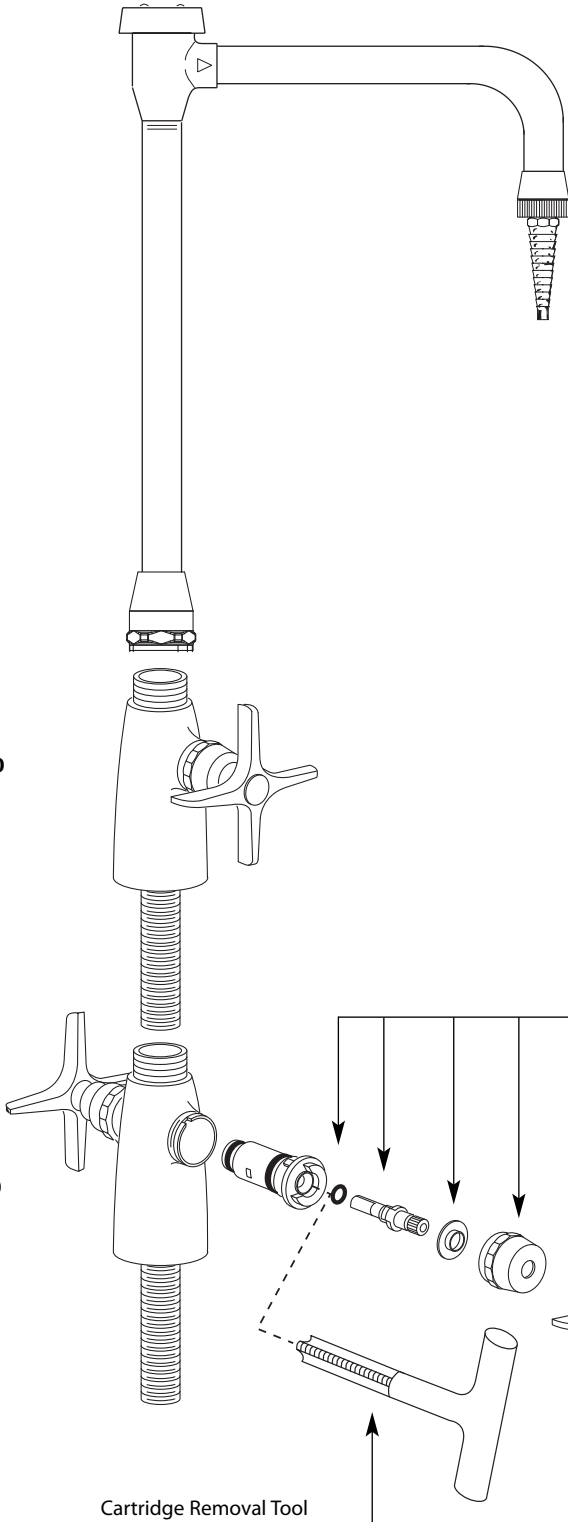

■ Order by Part Number

*There is more than 1 version of this model.
Page down to identify the version you have.*

Single and Two-Handle Laboratory Faucet		
<u>MODEL</u>	<u>HANDLE</u>	<u>FINISH</u>
8106	Single Handle	Chrome with 10.5 Vacuum Breaker Spout
8116	Two Handle	Chrome with 10.5 Vacuum Breaker Spout

■ Order by Part Number

**Single and Two-Handle
Laboratory Faucet**

<u>MODEL</u>	<u>HANDLE</u>	<u>FINISH</u>
8106	Single Handle	Chrome with 10.5 Vacuum Breaker Spout
8116	Two Handle	Chrome with 10.5 Vacuum Breaker Spout

■ Order by Part Number

Single and Two-Handle Bar Faucet		
<u>MODEL</u>	<u>HANDLE</u>	<u>FINISH</u>
8106	Single Cross	Chrome
8116	Dual Cross	Chrome

MODEL 8100

MODEL 8110

Cartridge Service Kit

14690
(Includes both the hot and cold cartridge stems)

Cartridge Removal Tool

16848

Cross Handle Service Kit

16842
(Includes both the hot (red) and cold (blue) cartridge stems)