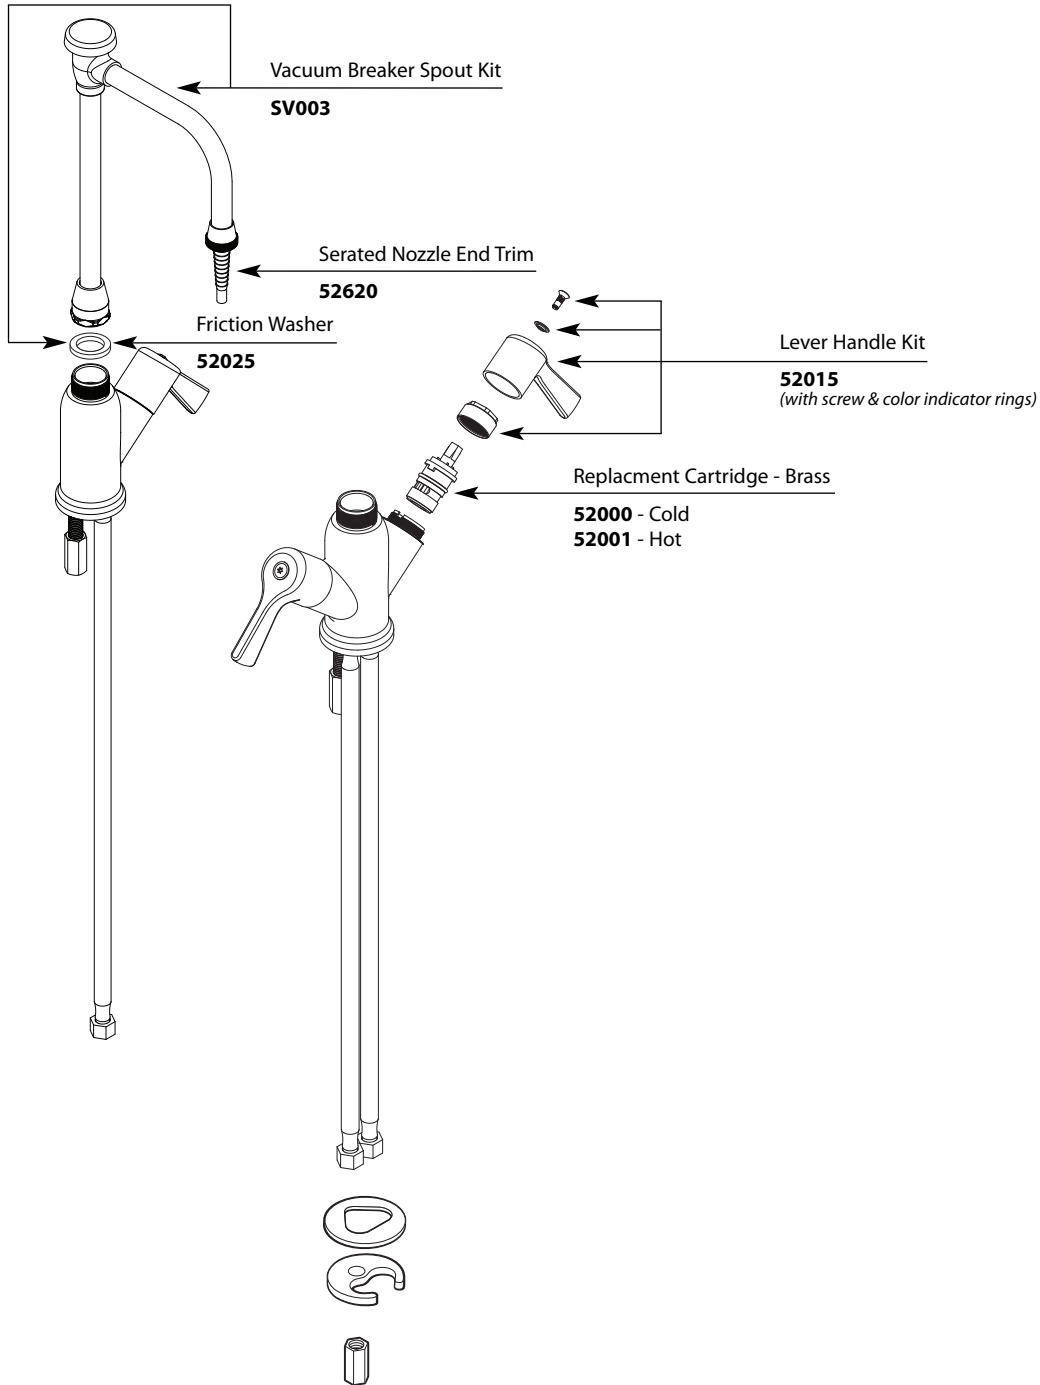

■ Order by Part Number

*There is more than 1 version of this model.
Page down to identify the version you have.*

Single and Two-Handle Laboratory Faucet		
<u>MODEL</u>	<u>HANDLE</u>	<u>FINISH</u>
8106	Single Handle	Chrome with 10.5 Vacuum Breaker Spout
8116	Two Handle	Chrome with 10.5 Vacuum Breaker Spout

■ Order by Part Number

**Single and Two-Handle
Laboratory Faucet**

<u>MODEL</u>	<u>HANDLE</u>	<u>FINISH</u>
8106	Single Handle	Chrome with 10.5 Vacuum Breaker Spout
8116	Two Handle	Chrome with 10.5 Vacuum Breaker Spout

■ Order by Part Number

Single and Two-Handle Bar Faucet		
<u>MODEL</u>	<u>HANDLE</u>	<u>FINISH</u>
8106	Single Cross	Chrome
8116	Dual Cross	Chrome

MODEL 8100

MODEL 8110

Cartridge Service Kit

14690
(Includes both the hot and cold cartridge stems)

Cartridge Removal Tool

16848

Cross Handle Service Kit

16842
(Includes both the hot (red) and cold (blue) cartridge stems)